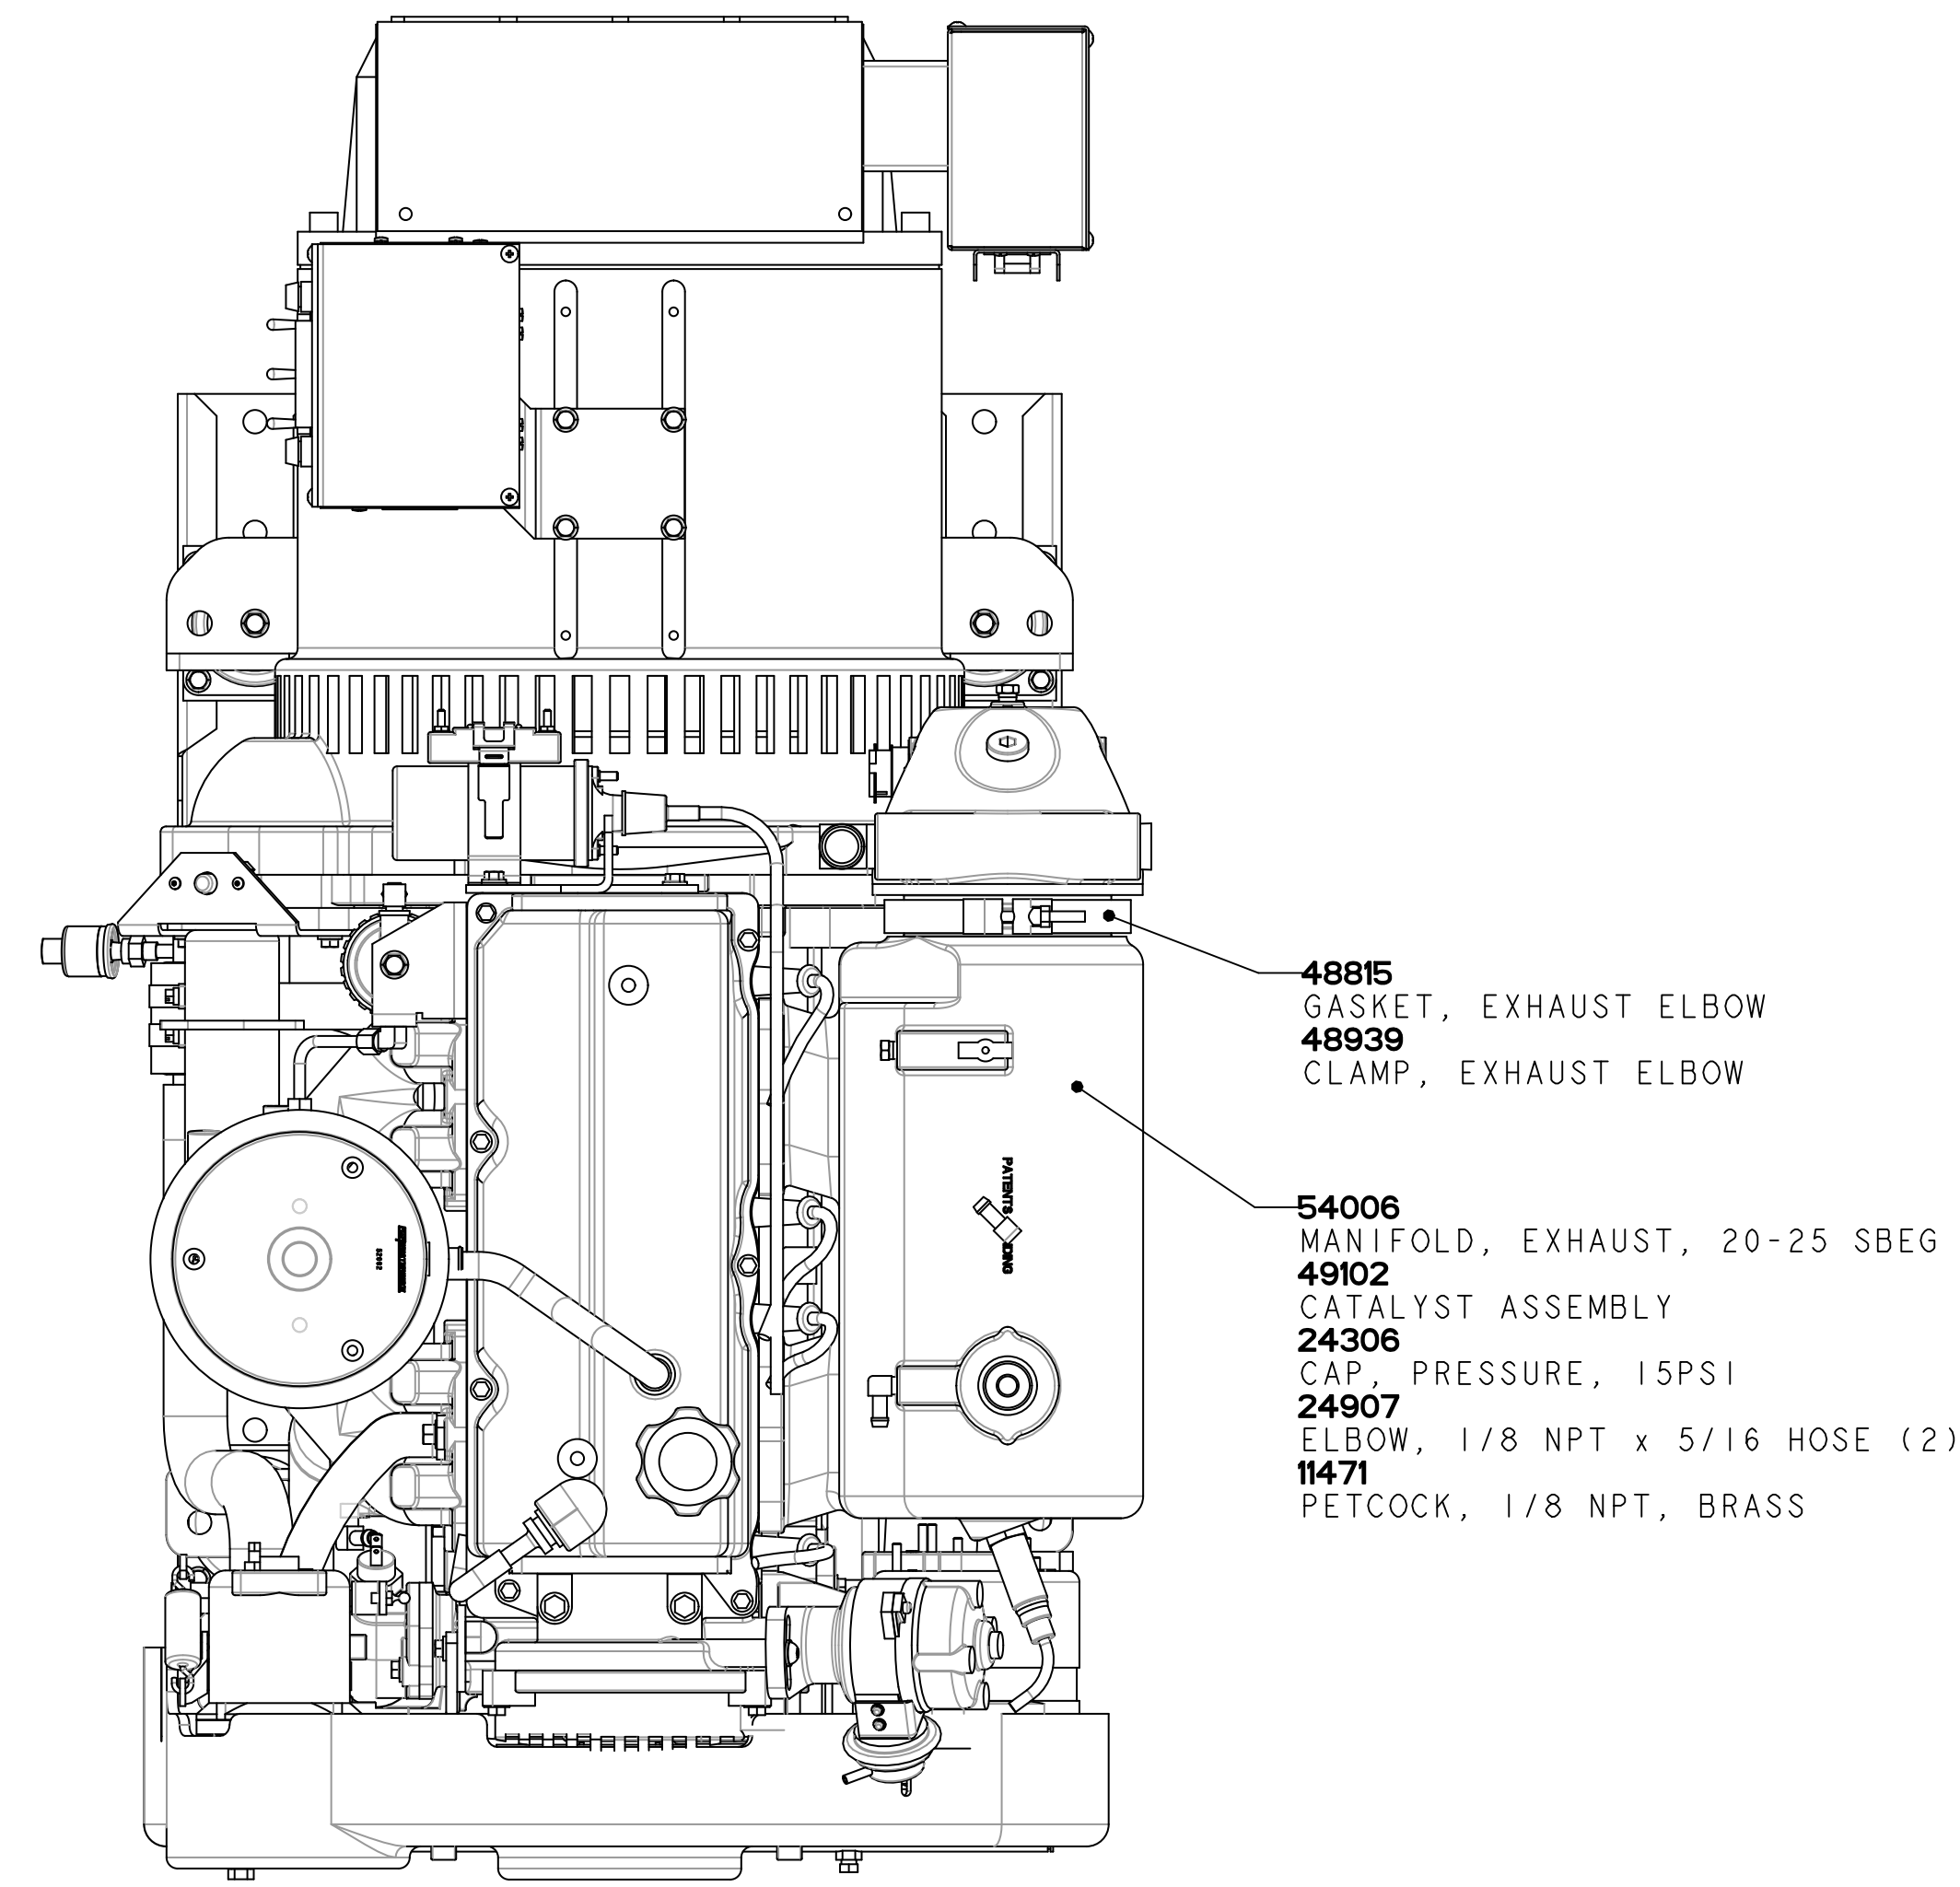

DRAWING SHOWS CHANGES FOR MODEL 20-25 BEG(A).
SEE PARTS BOOK #48000 FOR ALL OTHER PARTS.

TOLERANCES (UNLESS OTHERWISE NOTED)		WESTERBEKE	
INCHES	MILLIMETERS	PARTS LIST, 20.0-25.0 BEGA	
.XX ± .02	X ± .10	---	
.XXX ± .005	Y ± .15	---	
CAST ± .03	.XX ± .13	---	
FINISH		---	
DRAWN BY J. Anderson		DATE 10/24/04	MATERIAL ---
APPROVED BY ---		DATE ---	---
DIMENSIONS INCHES (WHEN APPLICABLE)		SCALE 0.250	SIZE E
		SHT. 1 OF 4	DRAWING NUMBER 49367
			REV. ---