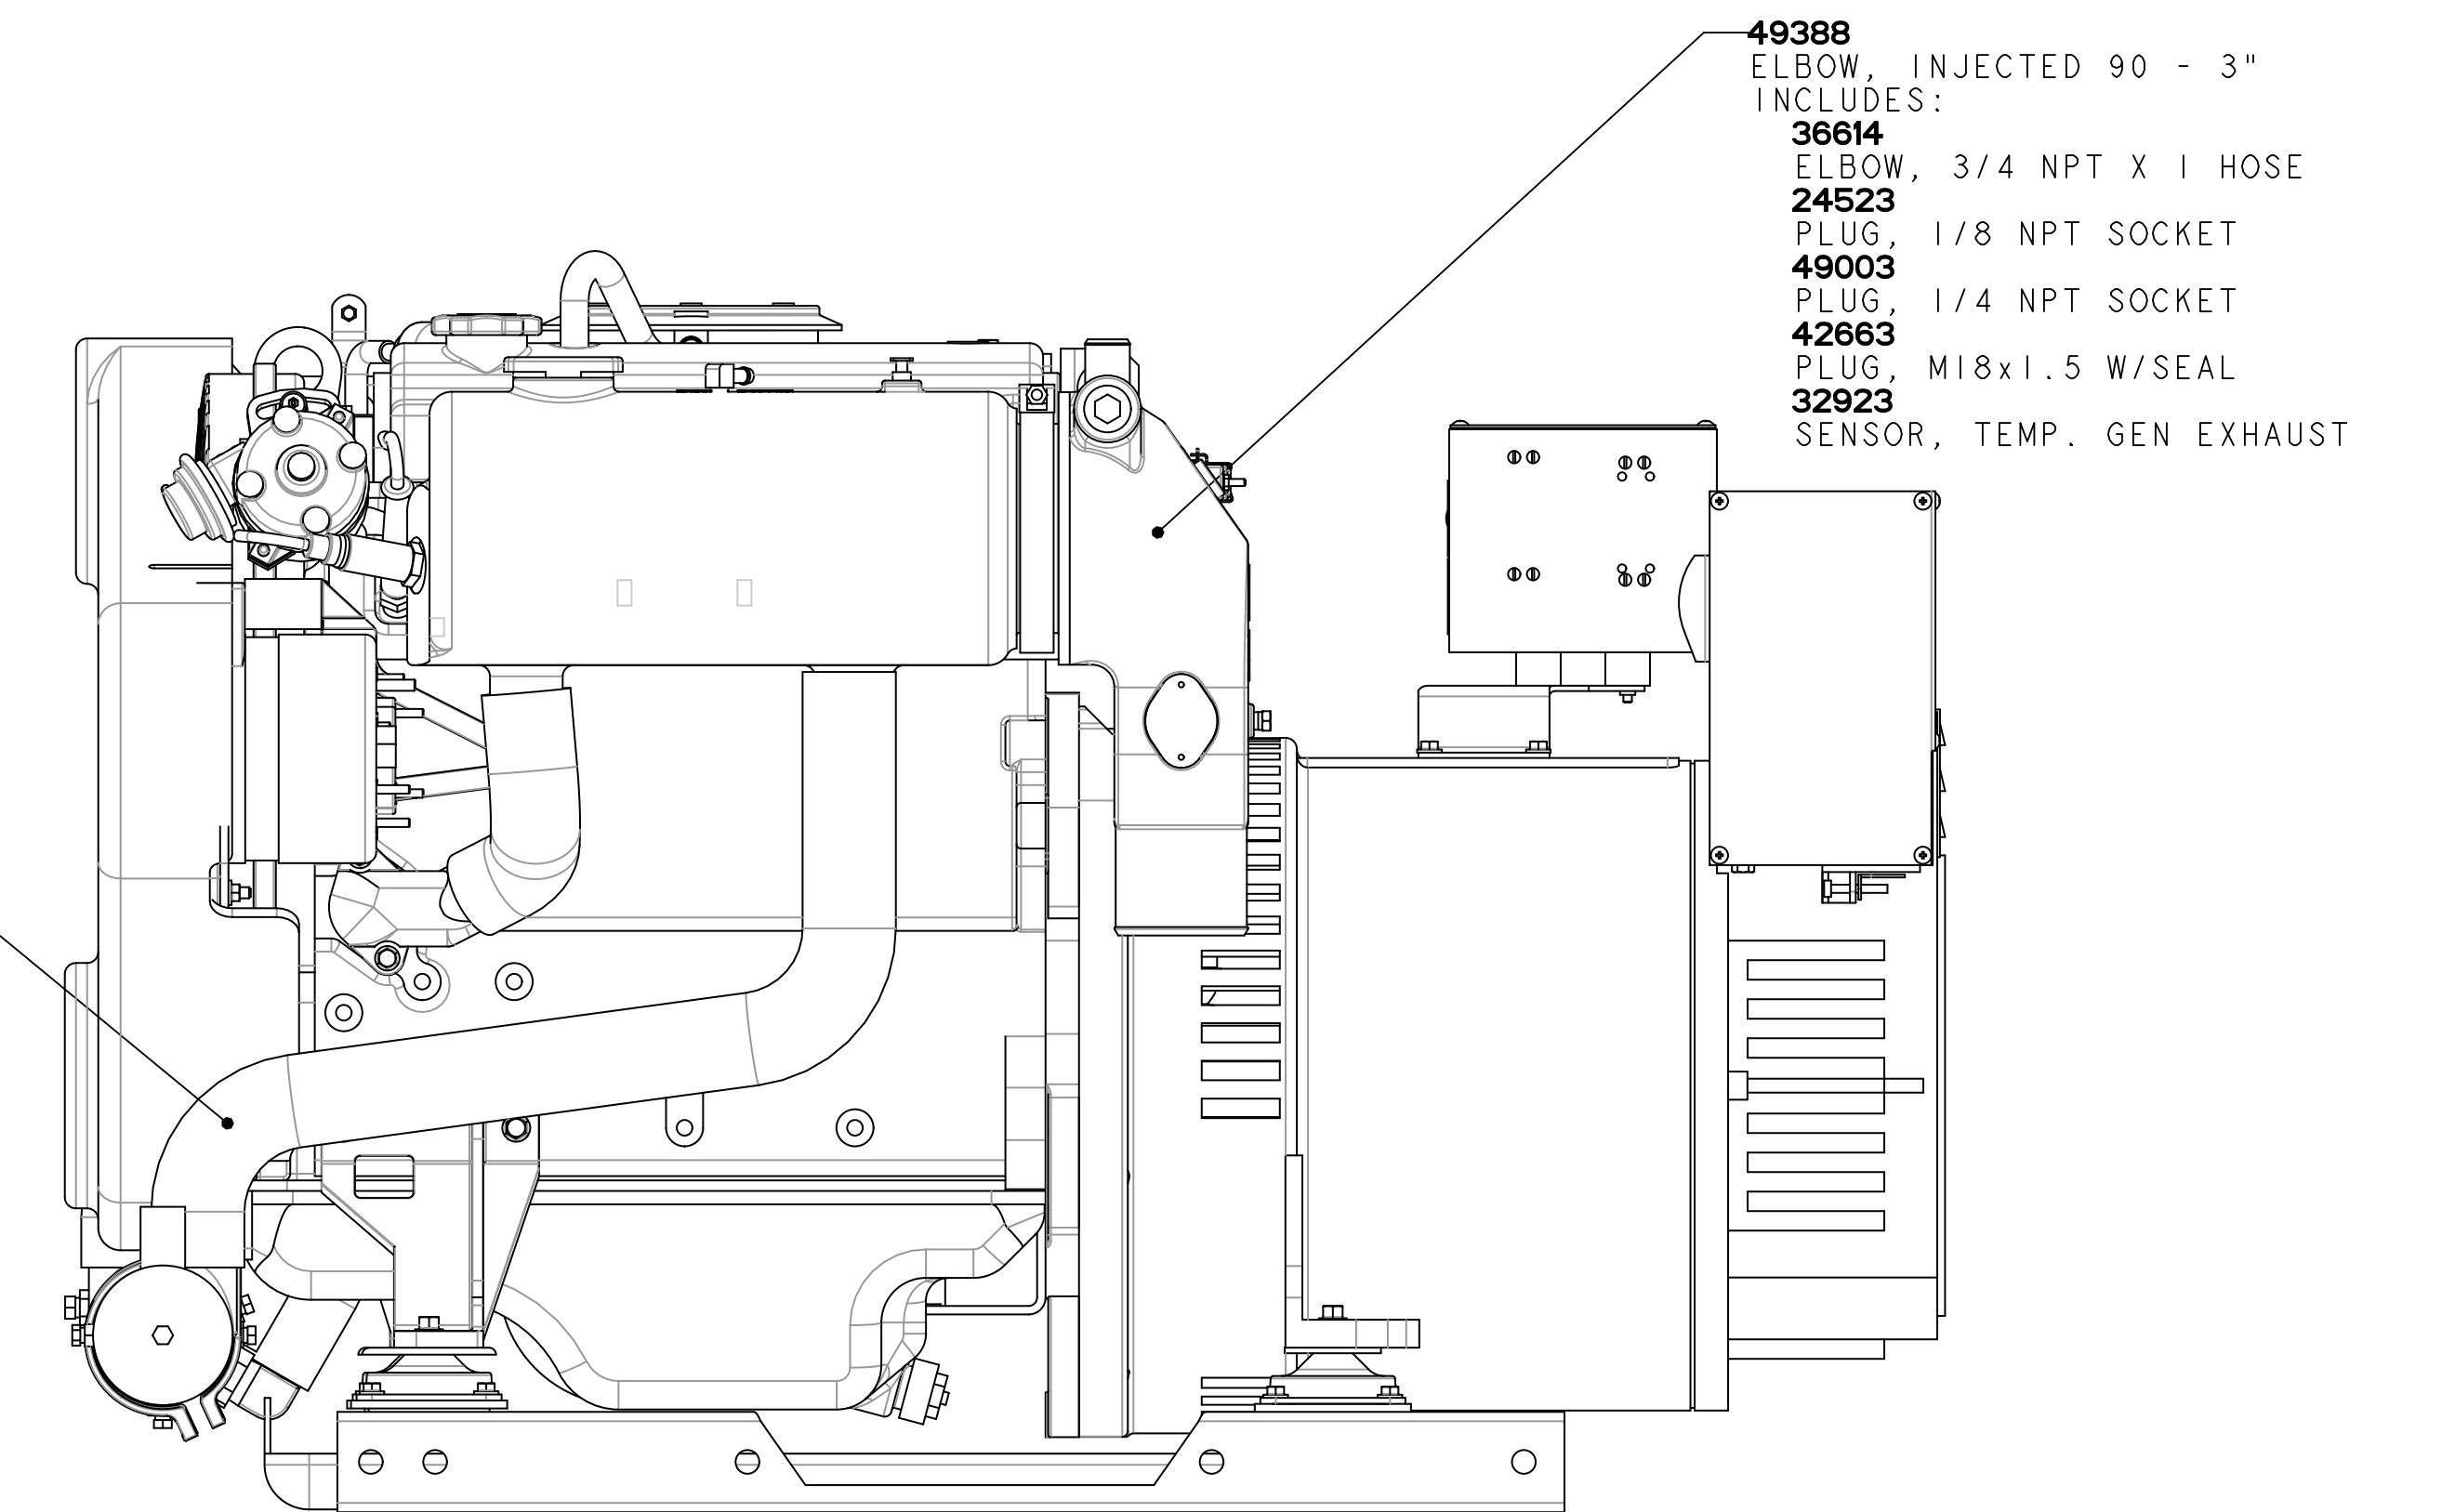

DRAWING SHOWS CHANGES FOR MODEL 20-25 BEG(A).
SEE PARTS BOOK #48000 FOR ALL OTHER PARTS.

TOLERANCES (UNLESS OTHERWISE NOTED)		WESTERBEKE	
INCHES	MILLIMETERS	PARTS LIST, 20.0-25.0 BEGA	
.XX ± .02	X ± .10	---	
.XXX ± .005	Y ± .15	---	
CAST ± .03	.XX ± .13	---	
FINISH		---	
DRAWN BY J. Anderson		DATE 10/24/04	MATERIAL ---
APPROVED BY ---		DATE ---	---
DIMENSIONS INCHES (WHEN APPLICABLE)		SCALE 0.250	SIZE E
		SHT. 1 OF 4	DRAWING NUMBER 49367
			REV. ---