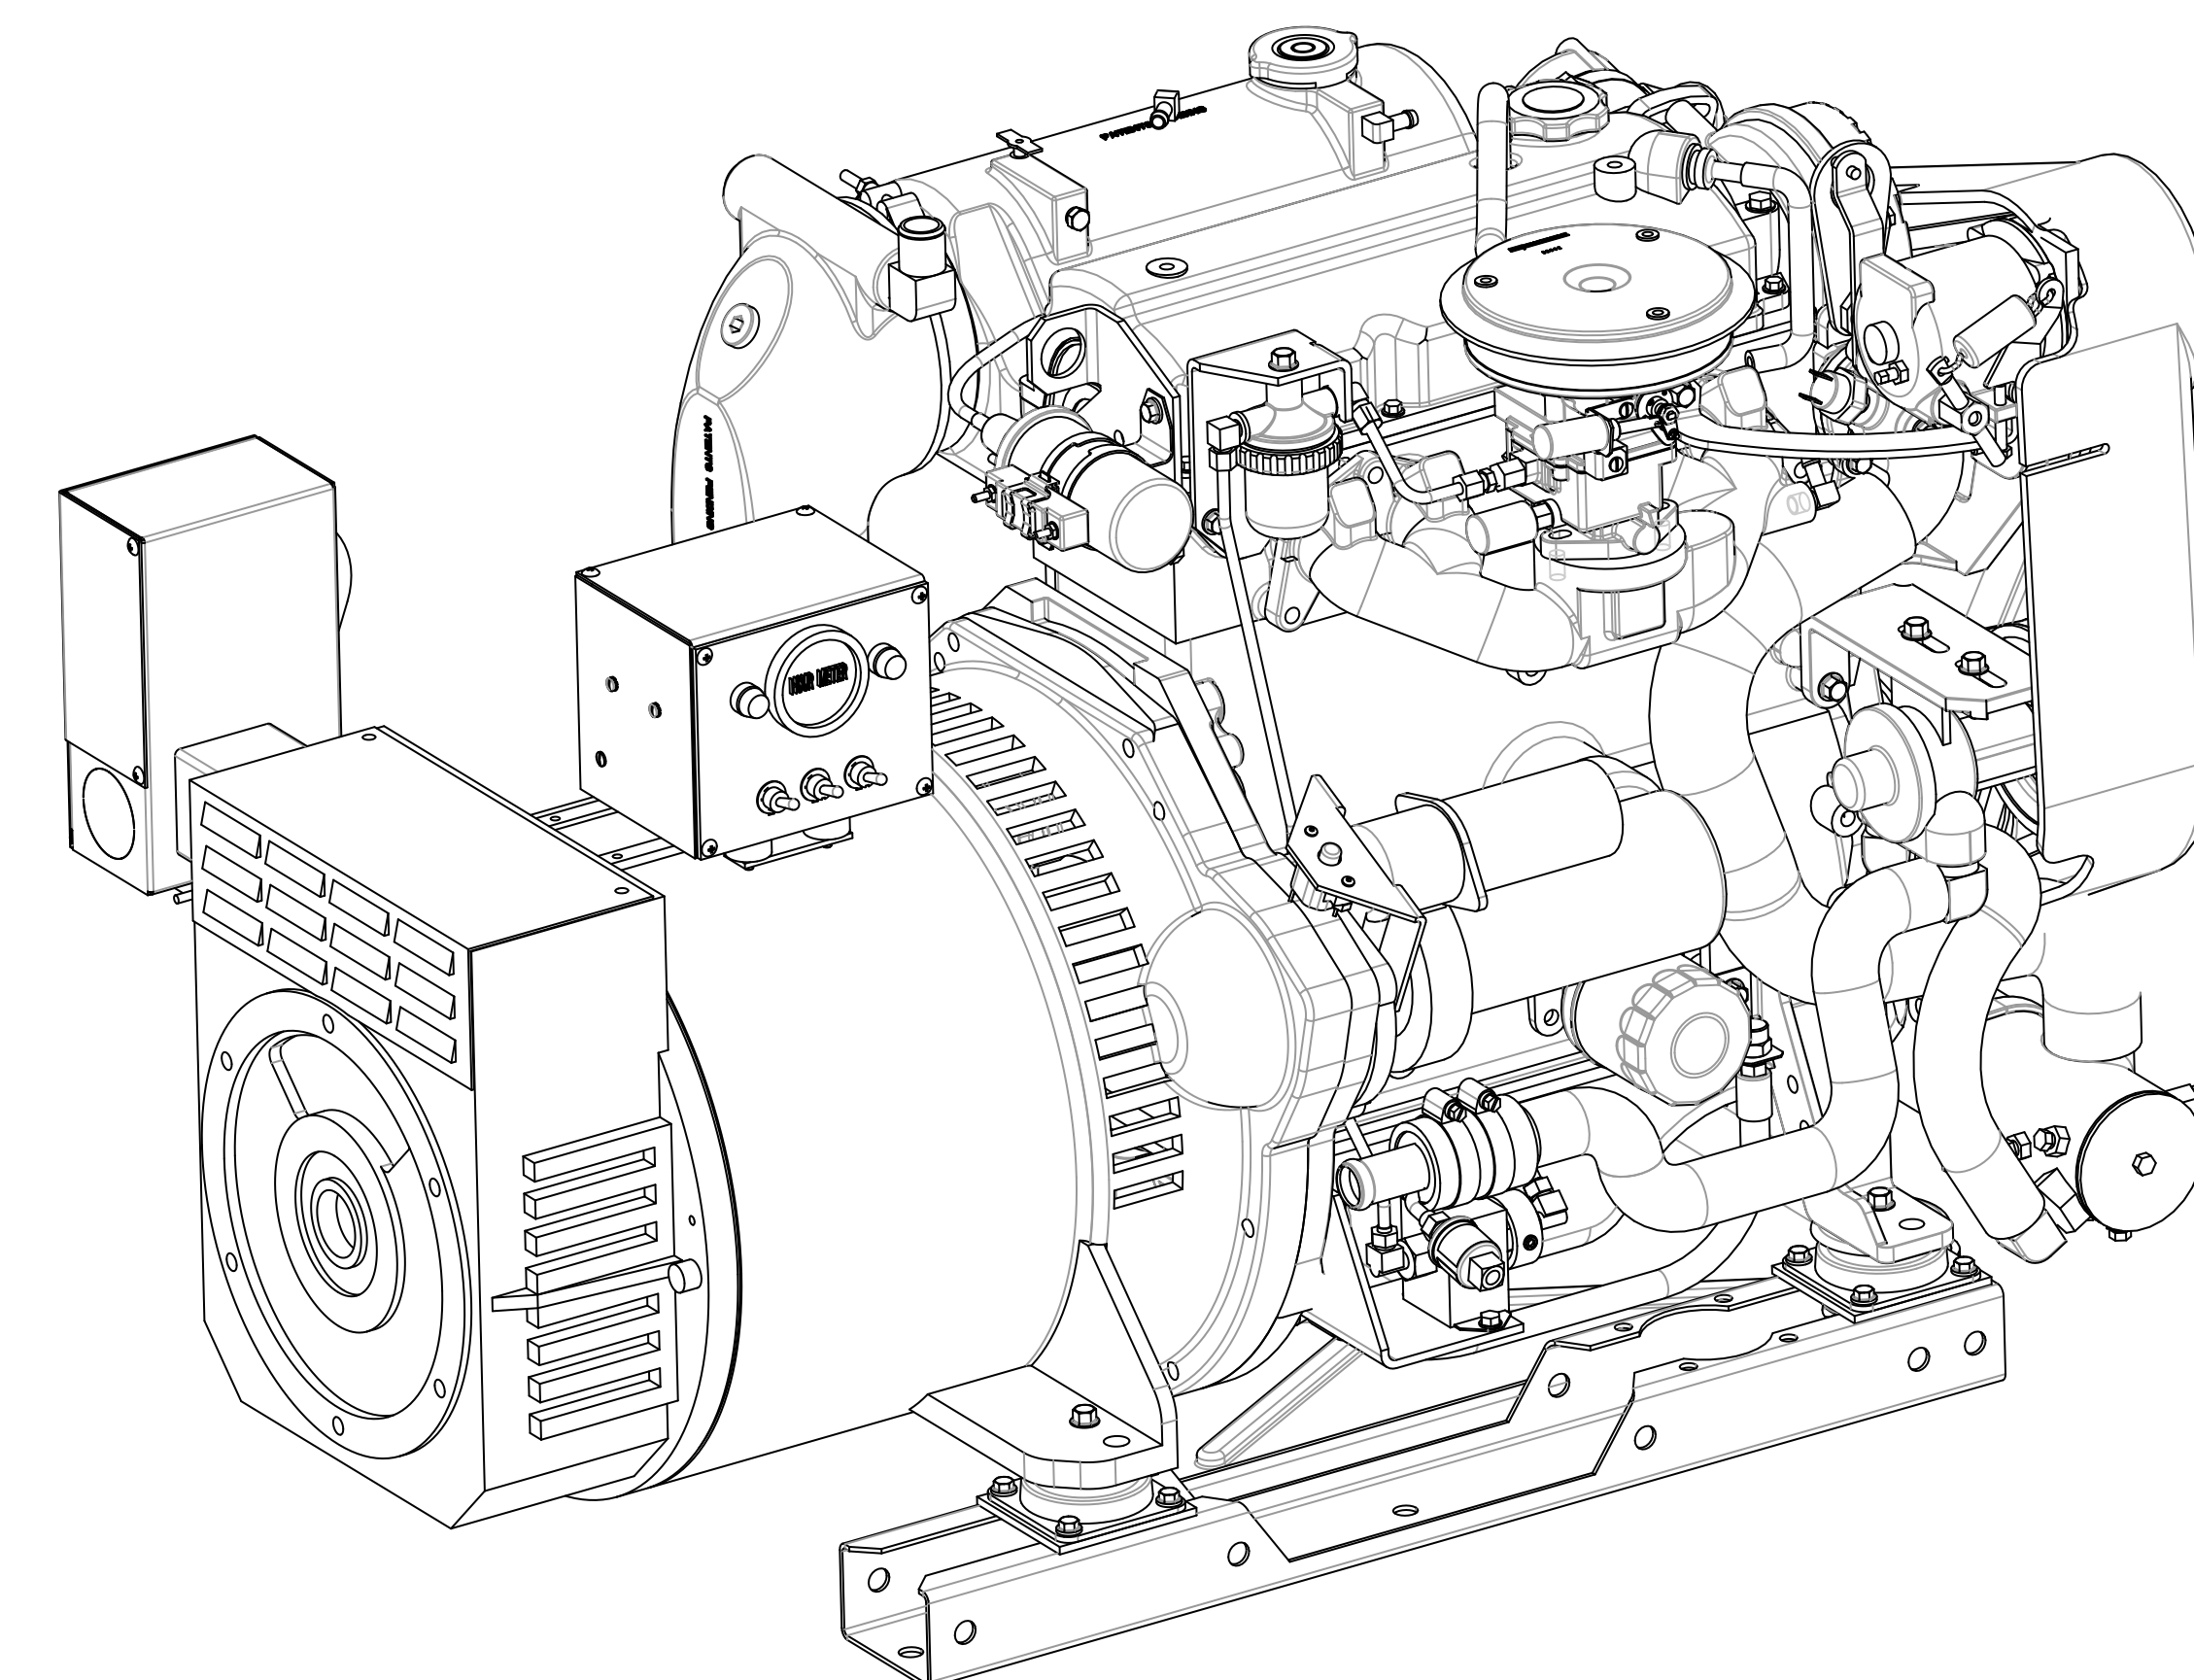

DRAWING SHOWS CHANGES FOR MODEL 20-25 BEG(A).
SEE PARTS BOOK #48000 FOR ALL OTHER PARTS.

TOLERANCES (UNLESS OTHERWISE NOTED)		WESTERBEKE	
INCHES	MILLIMETERS	PARTS LIST, 20.0-25.0 BEGA	
.XX ± .02	X ± .10	---	
.XXX ± .005	Y ± .15	---	
CAST ± .03	.XX ± .13	---	
FINISH		---	
DRAWN BY J. Anderson		DATE 10/24/04	MATERIAL ---
APPROVED BY ---		DATE ---	---
DIMENSIONS INCHES (WHEN APPLICABLE)		SCALE 0.250	SIZE E
		SHT. 1 OF 4	DRAWING NUMBER 49367
			REV. ---