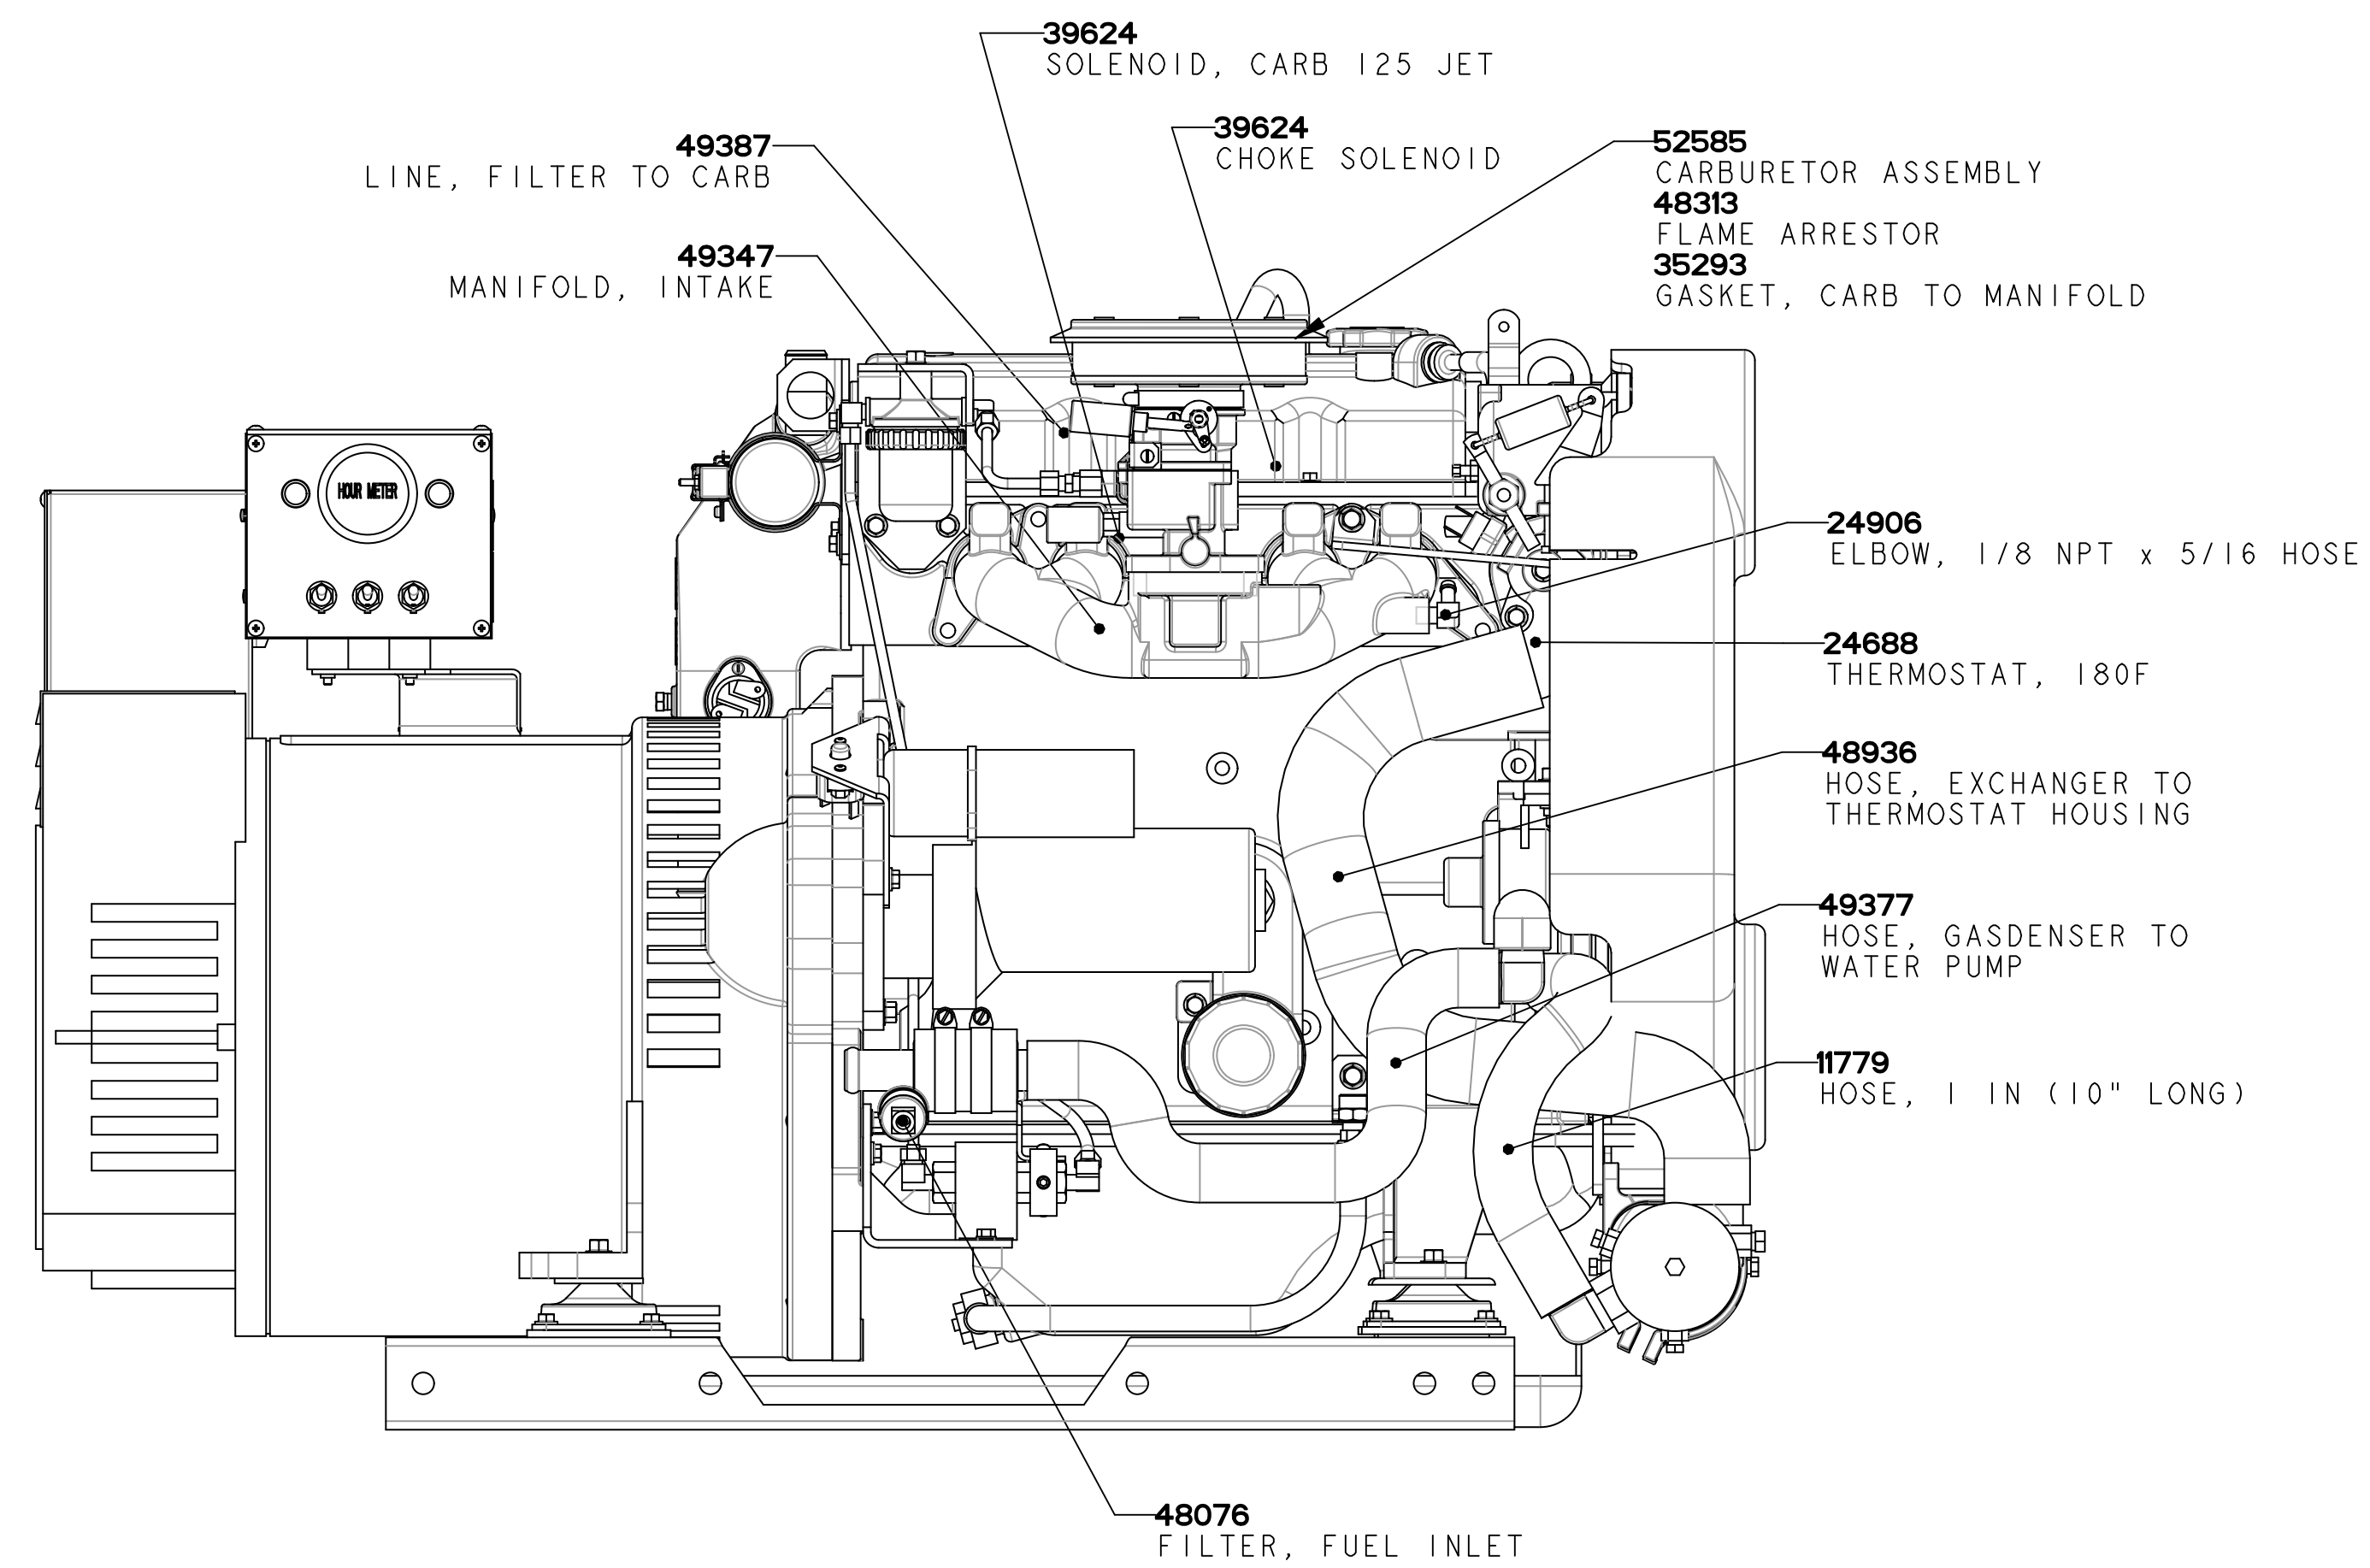

DRAWING SHOWS CHANGES FOR MODEL 20-25 BEG(A).
SEE PARTS BOOK #48000 FOR ALL OTHER PARTS.

TOLERANCES (UNLESS OTHERWISE NOTED)		WESTERBEKE	
INCHES	MILLIMETERS	PARTS LIST, 20.0-25.0 BEGA	
.XX ± .02	X ± .10	---	
.XXX ± .005	Y ± .15	---	
CAST ± .03	.XX ± .13	---	
FINISH		---	
DRAWN BY J. Anderson		DATE 10/24/04	MATERIAL ---
APPROVED BY ---		DATE ---	---
DIMENSIONS INCHES (WHEN APPLICABLE)		SCALE 0.250	SIZE E
		SHT. 1 OF 4	DRAWING NUMBER 49367
			REV. ---