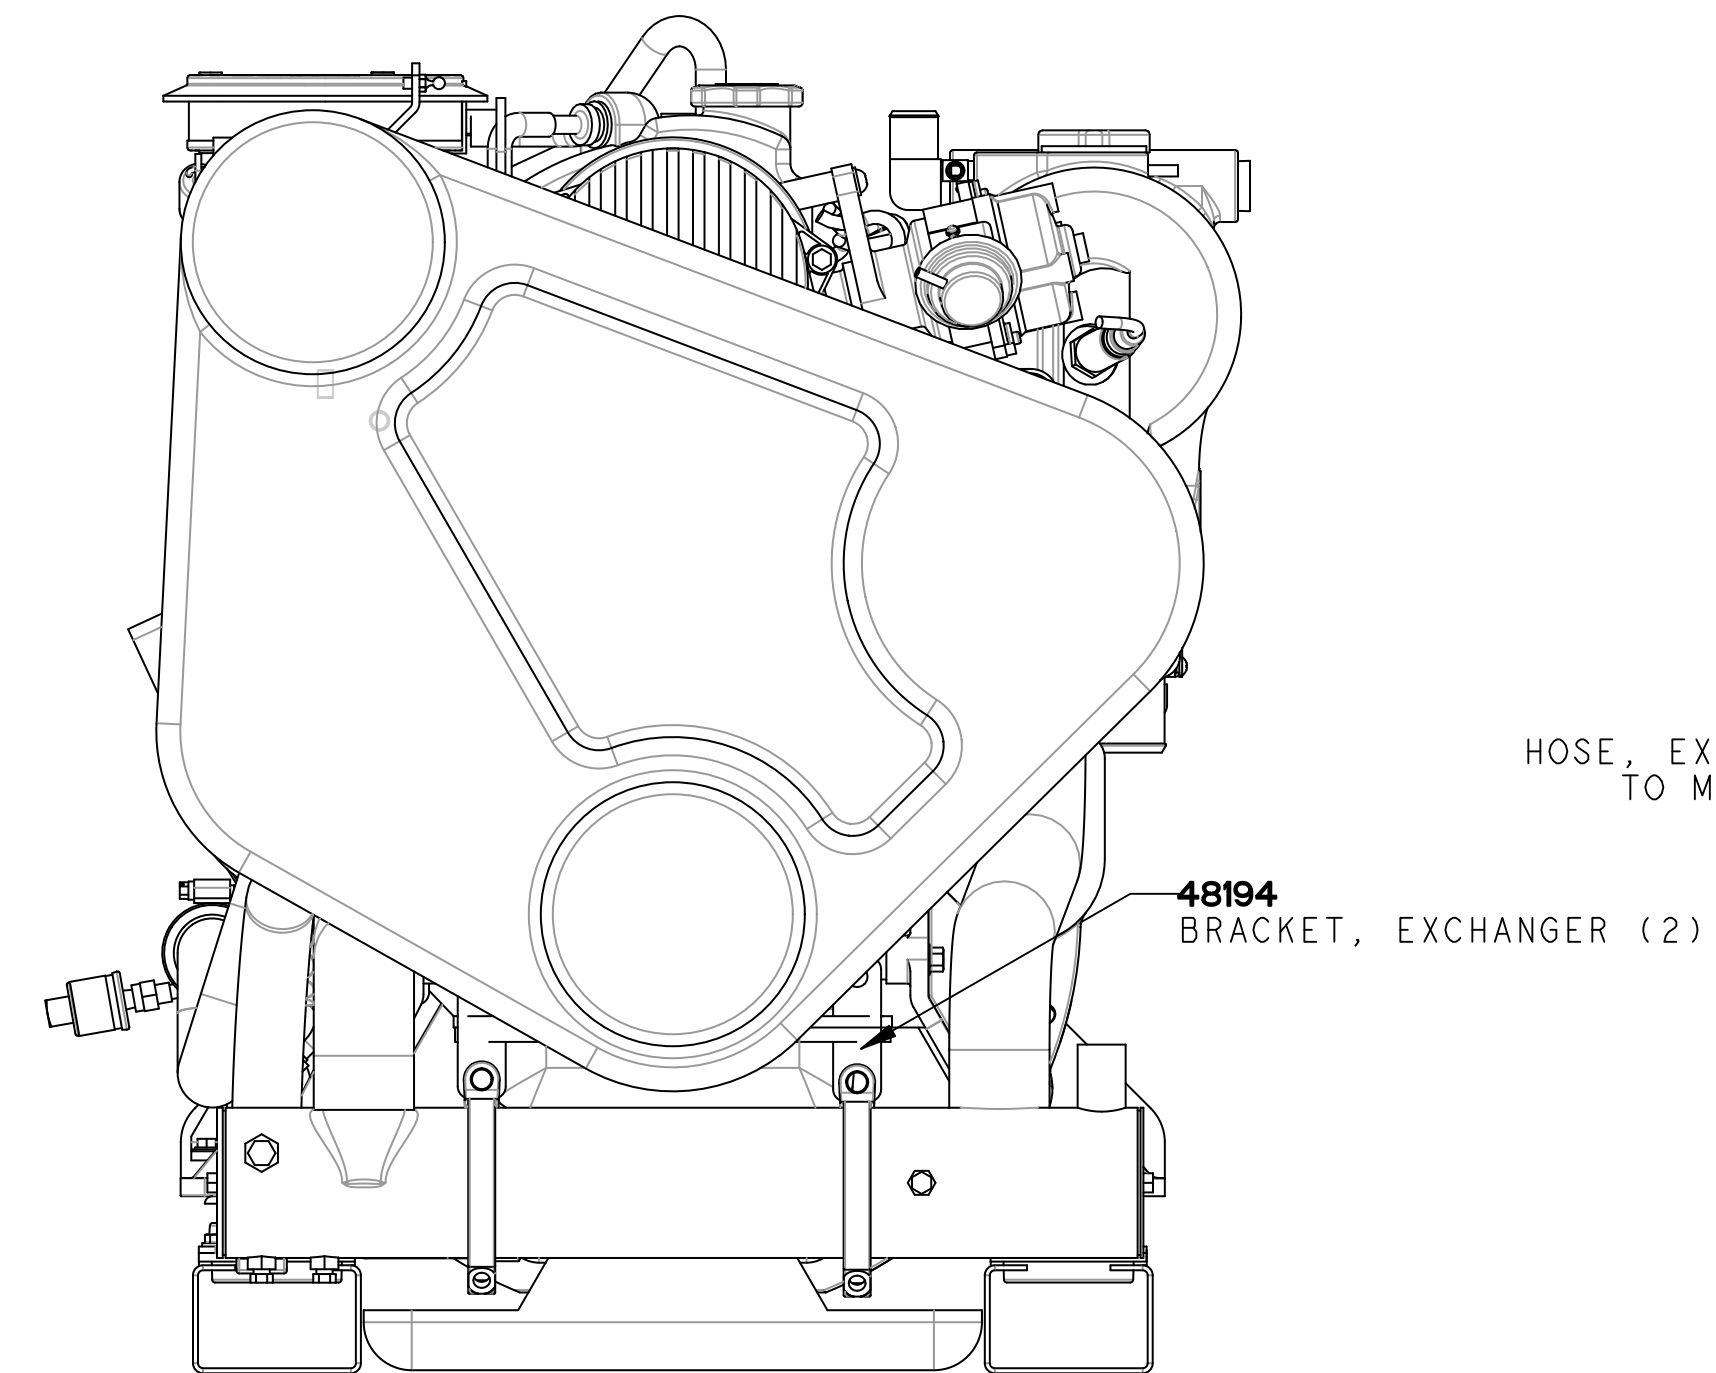

DRAWING SHOWS CHANGES FOR MODEL 20-25 BEG(A).
SEE PARTS BOOK #48000 FOR ALL OTHER PARTS.

TOLERANCES (UNLESS OTHERWISE NOTED)		WESTERBEKE	
INCHES	MILLIMETERS	PARTS LIST, 20.0-25.0 BEGA	
.XX ± .02	X ± .10	---	
.XXX ± .005	Y ± .15	---	
CAST ± .03	.XX ± .13	---	
FINISH		---	
DRAWN BY J. Anderson		DATE 10/24/04	MATERIAL ---
APPROVED BY ---		DATE ---	---
DIMENSIONS INCHES (WHEN APPLICABLE)		SCALE 0.250	SIZE E
		SHT. 1 OF 4	DRAWING NUMBER 49367
			REV. ---